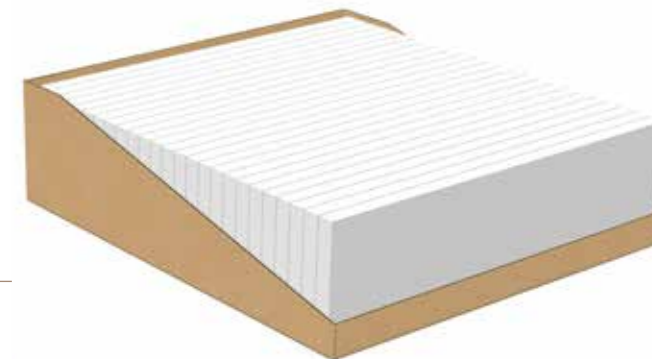

PRIVATE LABEL PRODUCTS

Standard tablets

Tablets · 85 g – 100 g

dim. 56 mm x 166 mm

MILK CHOCOLATE

with hazelnut filling (50%)

DARK CHOCOLATE

with passion fruit powder and mango pieces (6%)

WHITE CHOCOLATE

with coconut paste (4,5%) and roasted almond pieces (10%)

Shelf-ready carton

Tablets · 100 g

dim. 65 mm x 245 mm

be honest

be gentle

be kind